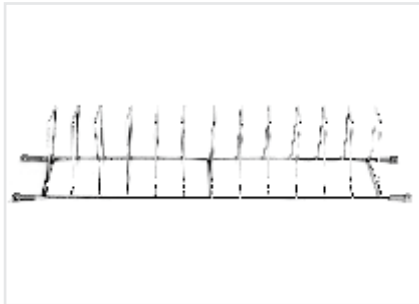

Innova X Cup & Saucer Insert

- D. 500 mm
- C2.06.100 | 4" | D. 500 mm | Rs. 594